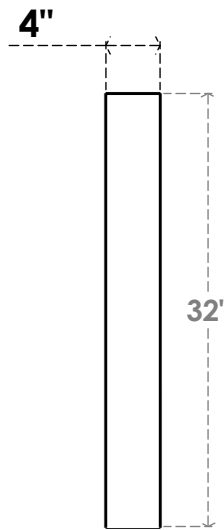

ITEM NUMBER: BRCPC040X26000X32000TRA

4"W X 26"D X 32"H TRADITIONAL ARCHITECTURAL GRADE PVC CLOSED KNEE BRACE

SIDE PROFILE

FRONT PROFILE

ISOMETRIC

EKENA MILLWORK
2300 WEST MAIN ST.
CLARKSVILLE, TX 75426
TOLL FREE: 866-607-0453
WWW.EKENAMILLWORK.COM

NOTES

1. INSTALLATION TO BE COMPLETED IN ACCORDANCE WITH MANUFACTURER'S SPECIFICATIONS.
2. DRAWING MAY NOT BE TO SCALE
3. THIS DRAWING IS INTENDED FOR DESIGN AND PLANNING PURPOSES ONLY.
4. ALL INFORMATION CONTAINED HEREIN WAS CURRENT AT THE TIME OF DEVELOPMENT BUT MUST BE REVIEWED AND APPROVED BY THE PRODUCT MANUFACTURER TO BE CONSIDERED ACCURATE.
5. ARCHITECTURAL GRADE PVC PRODUCTS ARE MADE FROM EXPANDED CELLULAR PVC AND COME NATURALLY WHITE BUT MAY BE PAINTED