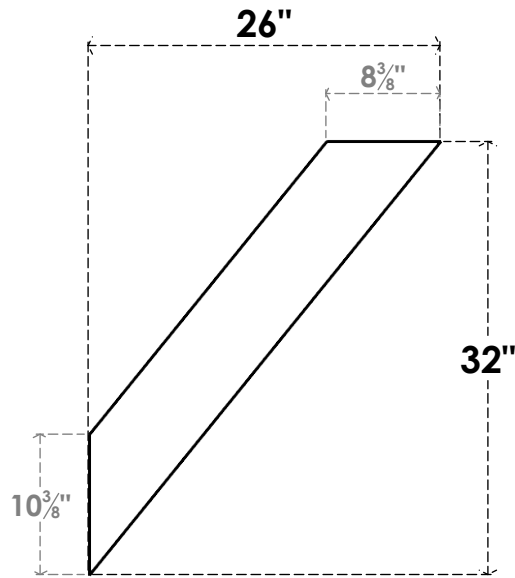

ITEM NUMBER: BRCPC040X26000X32000TRA

4"W X 26"D X 32"H TRADITIONAL ARCHITECTURAL GRADE PVC CLOSED KNEE BRACE

SIDE PROFILE

FRONT PROFILE

ISOMETRIC

EKENA MILLWORK
2300 WEST MAIN ST.
CLARKSVILLE, TX 75426
TOLL FREE: 866-607-0453
WWW.EKENAMILLWORK.COM